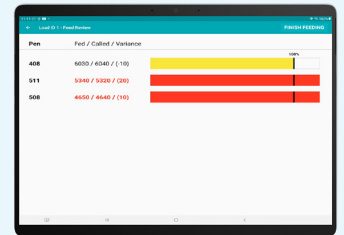

WE'RE HERE FOR YOU 24/7

With years of industry experience, we're available to answer your questions and ready to lend a hand when you need us.