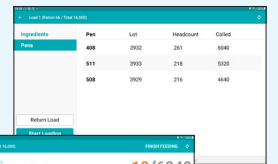

WE'RE HERE FOR YOU 24/7

With years of industry experience, we're available to answer your questions and ready to lend a hand when you need us.