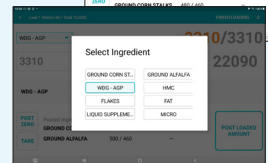

WE'RE HERE FOR YOU 24/7

With years of industry experience, we're available to answer your questions and ready to lend a hand when you need us.