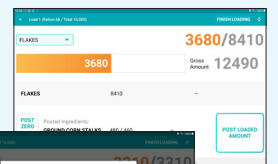

WE'RE HERE FOR YOU 24/7

With years of industry experience, we're available to answer your questions and ready to lend a hand when you need us.