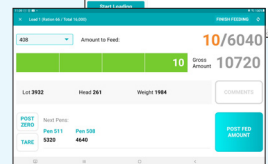

WE'RE HERE FOR YOU 24/7

With years of industry experience, we're available to answer your questions and ready to lend a hand when you need us.